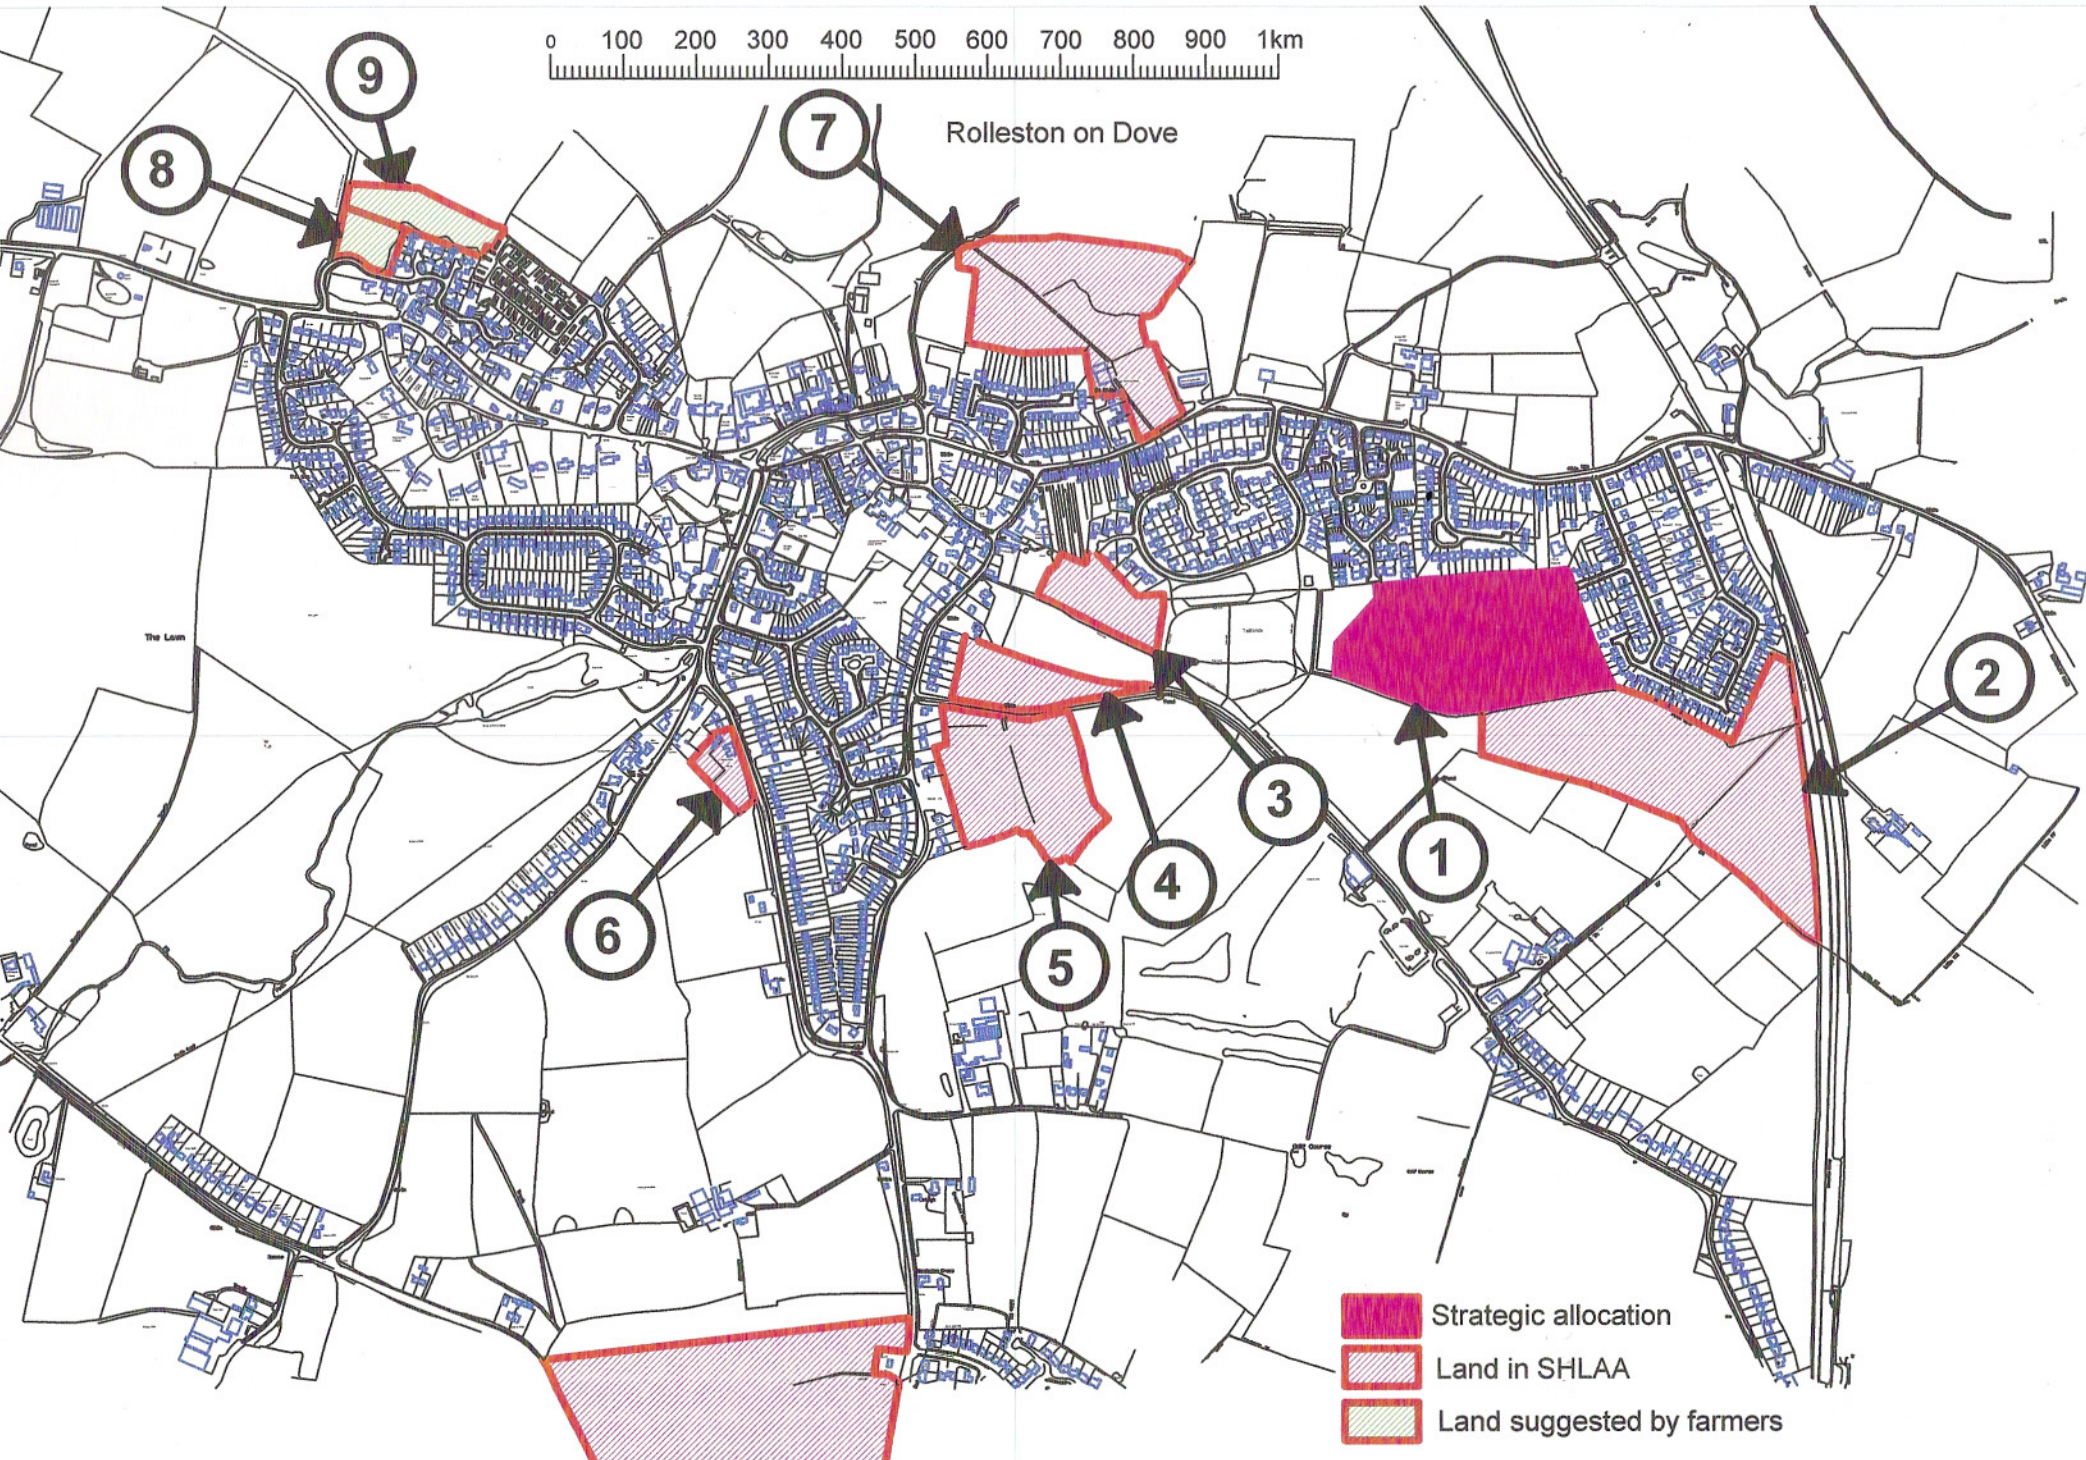

0 100 200 300 400 500 600 700 800 900 1km

Rolleston on Dove

- Strategic allocation
- Land in SHLAA
- Land suggested by farmers